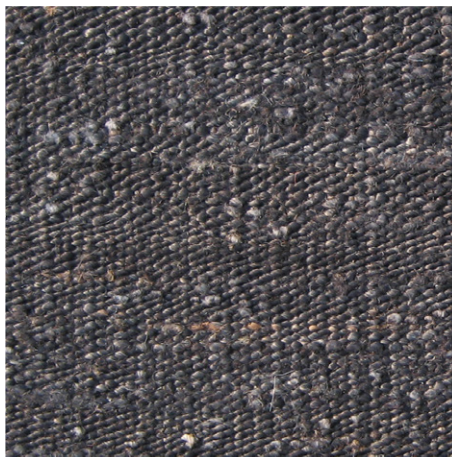

Amazon

Amazon

Pile Composition: 100% Jute

Pile Height: 8mm

Technique: Hand-Woven

Origin: India

Beach

Smoke

160/230
250/300

Custom Made
Sizes Available

Eco Friendly

Professional Cleaning
Recommended

Domestic Use Only

No Child Labour