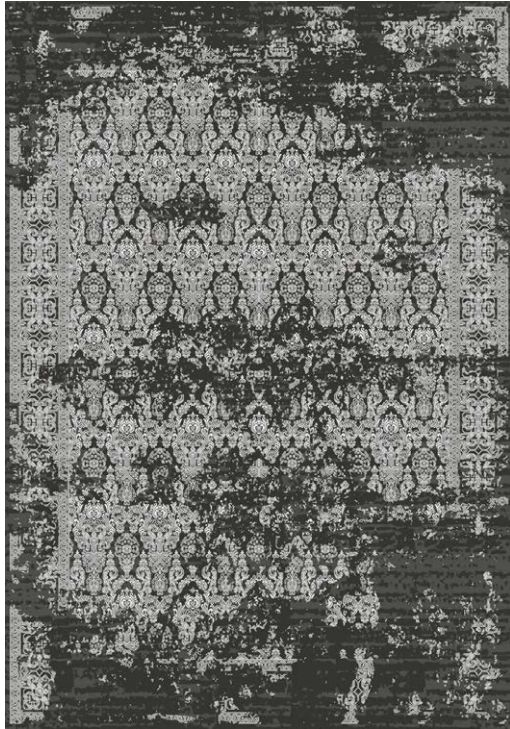

Kingdom

Kingdom

Pile Composition: 75% Wool & 25% Viscose

Pile Height: 8mm

Technique: Hand-Knotted

Origin: India

250/350
300/400

Charcoal-Silver

160/230
250/350
300/400

Silver-Ink Blue

Custom Made
Sizes Available

Soft Underfoot

Eco Friendly

Professional Cleaning
Recommended

Noise Absorption

Domestic Use Only