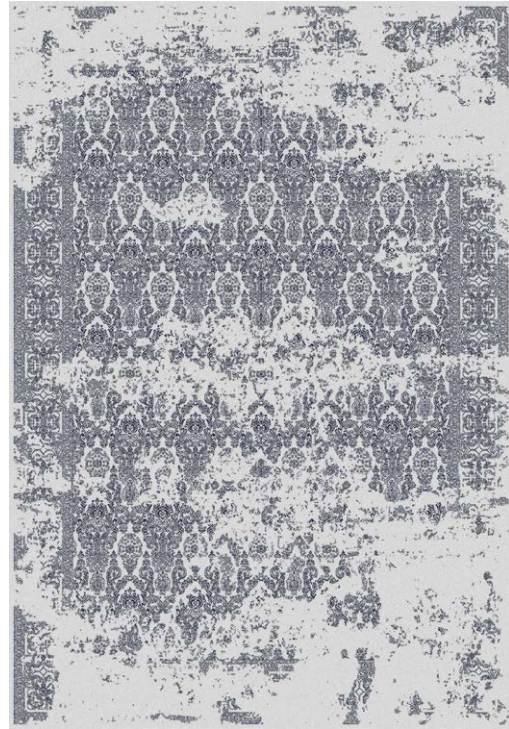

Kingdom

Kingdom

Pile Composition: 75% Wool & 25% Viscose

Pile Height: 8mm

Technique: Hand-Knotted

Origin: India

250/350
300/400

Charcoal-Silver

160/230
250/350
300/400

Silver-Ink Blue

Custom Made
Sizes Available

Soft Underfoot

Eco Friendly

Professional Cleaning
Recommended

Noise Absorption

Domestic Use Only