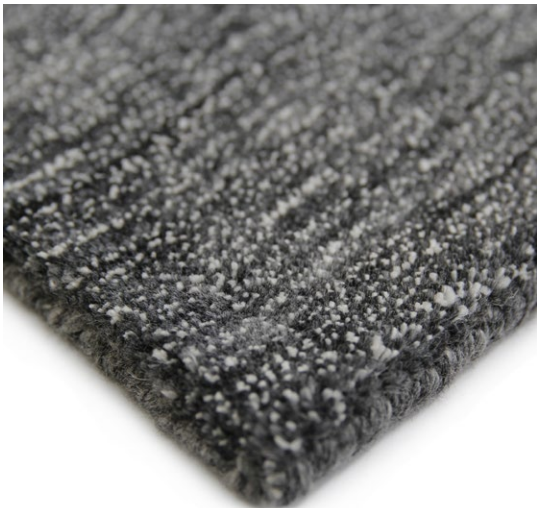

Latitude

Latitude

Pile Composition: 75% Bamboo Silk & 25% Linen

Pile Height: 12mm

Technique: Loom-Knotted

Origin: India

Aurora

Plateau

160/230
200/300
250/350
300/400

Blizzard

160/230
200/300
250/350
300/400

Custom Made
Sizes Available

Soft Underfoot

Eco Friendly

Professional Cleaning
Recommended

Noise Absorption