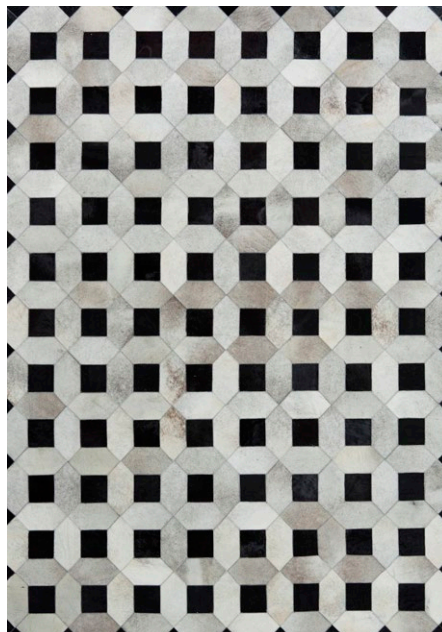

Lattice

160/230
200/300

Professional Cleaning Recommended

Domestic Use Only

No Child Labour