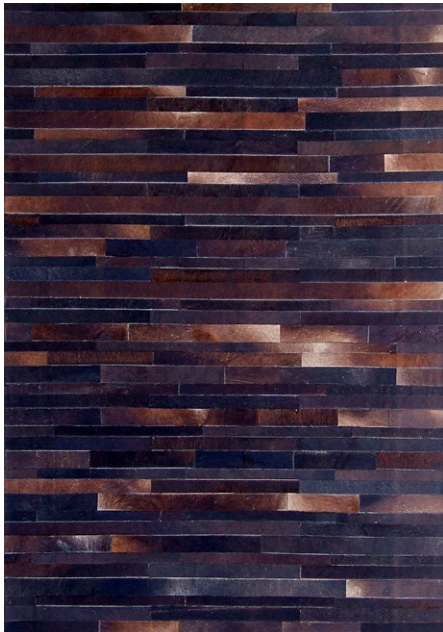

Pile Composition: 100% Cow Hide

Pile Height: 4mm

Technique: Hand-Stitched

Origin: India

Cola Stripes