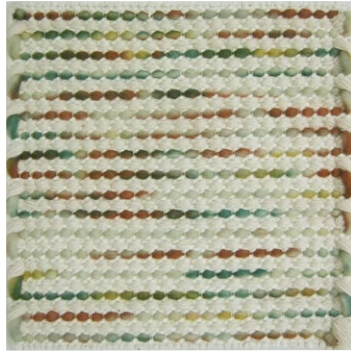

Grampian

Grampian

Pile Composition: 100% Wool

Pile Height: 10mm

Technique: Hand-Woven

Origin: India

Mountain Grey

Autumn Leaves

Blossom

160/230
200/300
250/350

Snowfield

Ebony

Sandstone

160/230
200/300
250/350

Garden Flowers

120/180
160/230
200/300
250/350