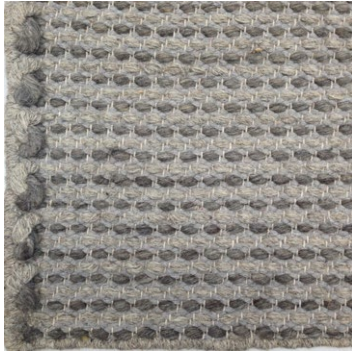

Grampian

Grampian

Pile Composition: 100% Wool

Pile Height: 10mm

Technique: Hand-Woven

Origin: India

Mountain Grey

Autumn Leaves

Blossom

160/230
200/300
250/350

Snowfield

Ebony

Sandstone

160/230
200/300
250/350

Garden Flowers

120/180
160/230
200/300
250/350