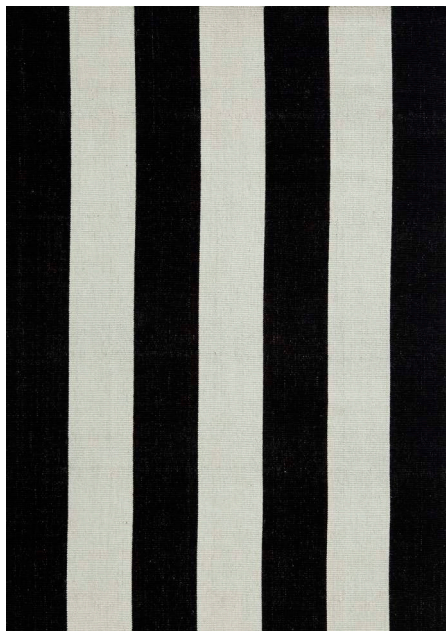

Habitat

Habitat

Pile Composition: 100% Wool

Pile Height: 8mm

Technique: Hand-Woven

Origin: India

M1-M3

French Navy/Off White

160/230
200/300
250/350

Black/Off White

Black/Grey

160/230
200/300
250/350

Soft Underfoot

Eco Friendly

Professional Cleaning
Recommended

Noise Absorption