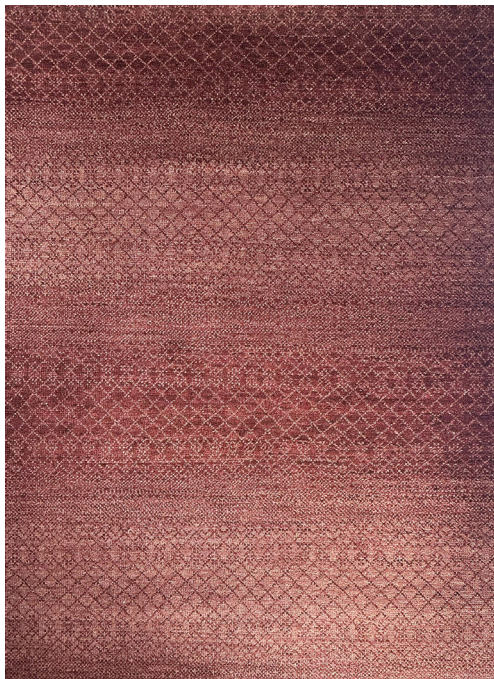

# Aruba

**Pile Composition:** 100% Wool

**Pile Height:** 6mm

**Technique:** Hand-Knotted

**Origin:** India

Conch

Hazel

250/350  
300/400