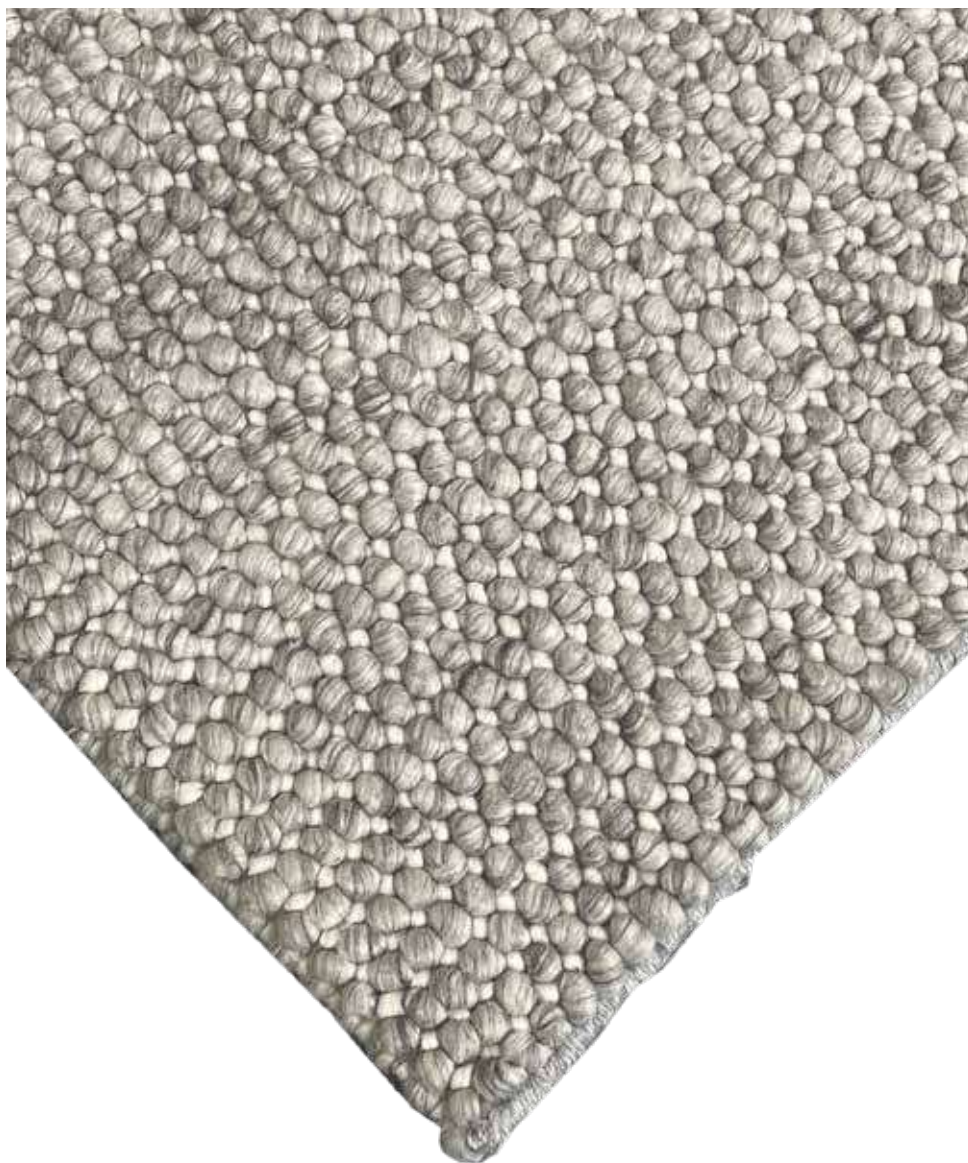

Dalton

# Dalton

**Pile Composition:** 100% Wool

**Pile Height:** 20mm

**Technique:** Hand-Woven

**Origin:** India

160/230  
200/300  
250/350  
300/400

Marble

Custom Made  
Sizes Available