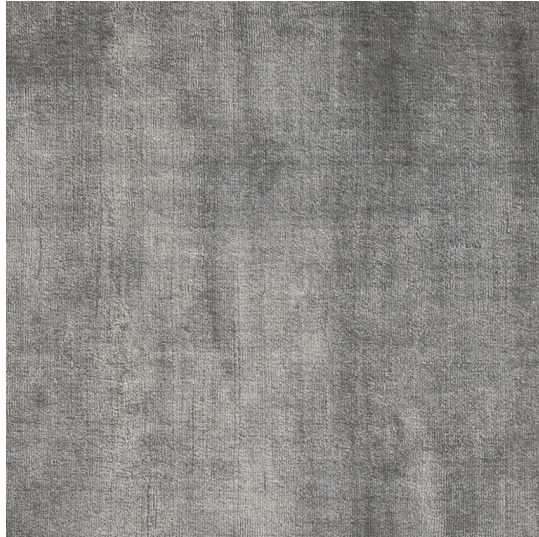

Spencer

Spencer

Pile Composition: Tencel

Pile Height: 8mm

Technique: Loom-Knotted

Origin: India

Pearl

Dawson Grey

200/300
250/350
300/400
350/450

Toffee

200/300
250/350
300/400
350/450

Custom Made
Sizes Available

Soft Underfoot

Professional Cleaning
Recommended

Noise Absorption

Domestic Use Only